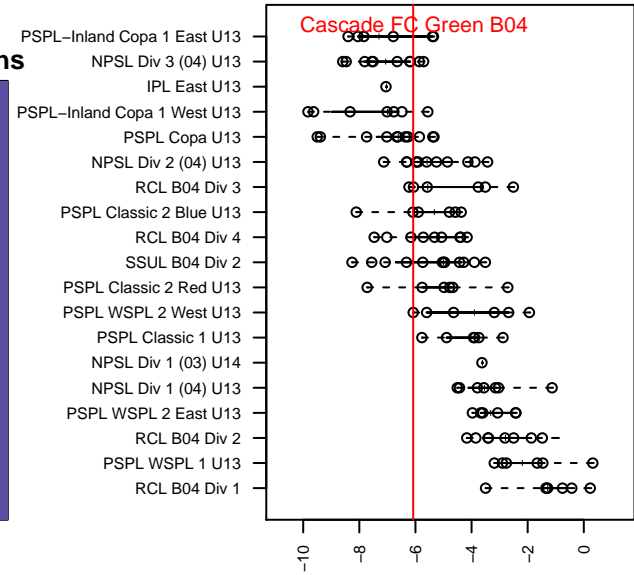

**attack and defense variance (black dot)
relative to other teams
and top 10 in region**

**attack and defense rating
relative to others at age
and all opponents in last 13 months**

Performance relative to 13 month average